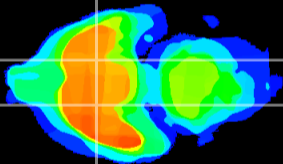

Coronal

Sagittal-R

Sagittal-L

ViBrism: CX18718
Horizontal

S0