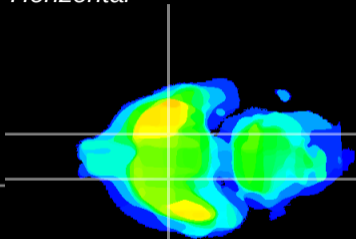

Coronal

Sagittal-R

Sagittal-L

ViBrism: CX18719
Horizontal

S0