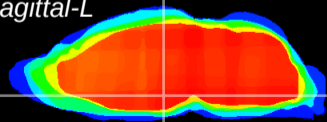

Coronal

Sagittal-R

Sagittal-L

ViBrism: CX18720
Horizontal

DM