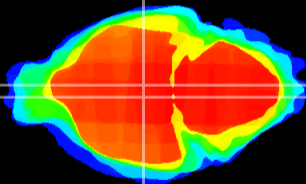

Coronal

Sagittal-R

Sagittal-L

ViBrism: CX18720
Horizontal

DM