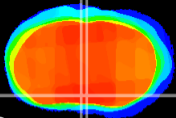

Coronal

Sagittal-R

Sagittal-L

ViBrism: CX18720  
Horizontal

MPA