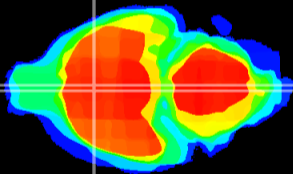

Coronal

Sagittal-R

Sagittal-L

ViBrism: CX18720  
Horizontal

MPA