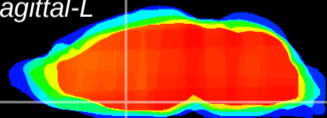

Coronal

Sagittal-R

Sagittal-L

ViBrism: CX18720  
Horizontal

MPA