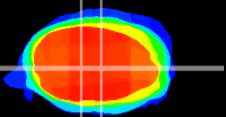

Coronal

Sagittal-R

Sagittal-L

ViBrism: CX18720
Horizontal

MVe