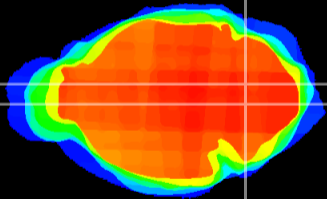

Coronal

Sagittal-R

Sagittal-L

ViBrism: CX18720
Horizontal

MVe