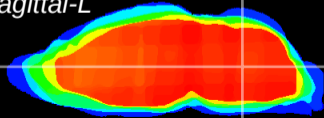

Coronal

Sagittal-R

Sagittal-L

ViBrism: CX18720
Horizontal

MVe