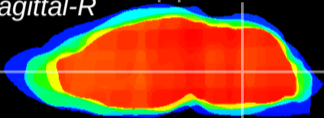

Coronal

Sagittal-R

Sagittal-L

ViBrism: CX18720
Horizontal

MVe