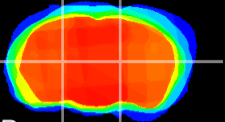

Coronal

Sagittal-R

Sagittal-L

ViBrism: CX18720
Horizontal

VPM/VPL