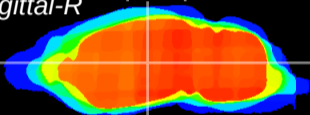

Coronal

Sagittal-R

Sagittal-L

ViBrism: CX18720
Horizontal

VPM/VPL