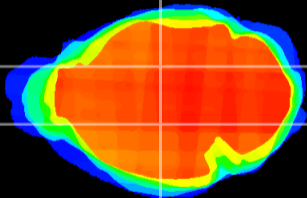

Coronal

Sagittal-R

Sagittal-L

ViBrism: CX18720
Horizontal

VPM/VPL