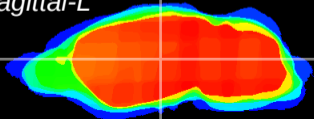

Coronal

Sagittal-R

Sagittal-L

ViBrism: CX18720
Horizontal

VPM/VPL