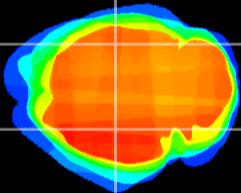

Coronal

Sagittal-R

Sagittal-L

ViBrism: CX18726
Horizontal

CA2/CA3