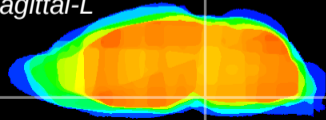

Coronal

Sagittal-R

Sagittal-L

ViBrism: CX18726
Horizontal

Pn