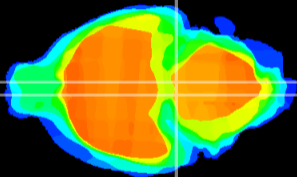

Coronal

Sagittal-R

Sagittal-L

ViBrism: CX18726
Horizontal

Pn