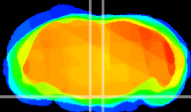

Coronal

Sagittal-R

Sagittal-L

ViBrism: CX18726
Horizontal

Pn