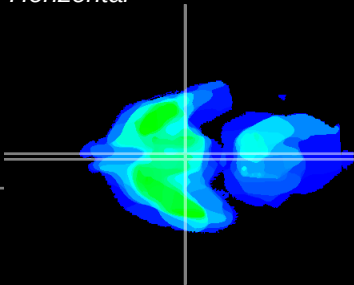

Coronal

Sagittal-R

Sagittal-L

ViBrism: CX18731
Horizontal

Arc