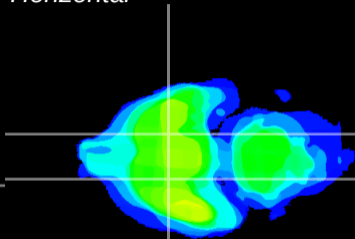

Coronal

Sagittal-R

Sagittal-L

ViBrism: CX18734
Horizontal

S0