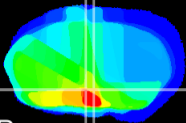

Coronal

Sagittal-R

Sagittal-L

ViBrisM: CX18735
Horizontal

Pa