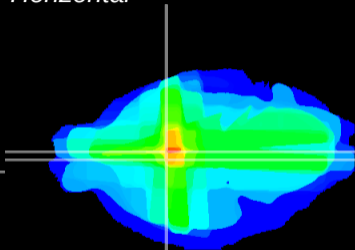

Coronal

Sagittal-R

Sagittal-L

ViBrisM: CX18735
Horizontal

Pa