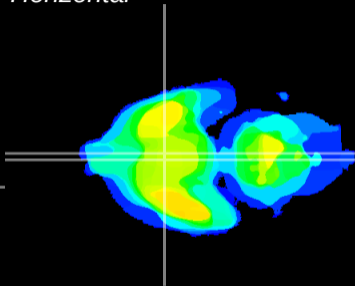

Coronal

Sagittal-R

Sagittal-L

ViBrism: CX18736
Horizontal

SCN