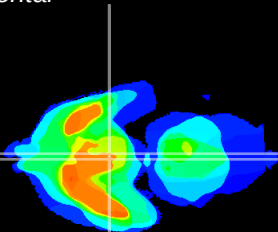

Coronal

Sagittal-R

Sagittal-L

ViBrism: CX18743
Horizontal

Arc