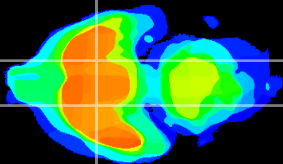

Coronal

Sagittal-R

Sagittal-L

ViBrism: CX18743  
Horizontal

S0