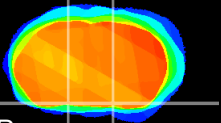

Coronal

Sagittal-R

Sagittal-L

ViBrism: CX18743  
Horizontal

S0