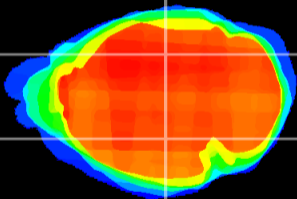

Coronal

Sagittal-R

Sagittal-L

ViBrism: CX18755
Horizontal

LG