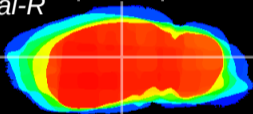

Coronal

Sagittal-R

Sagittal-L

ViBrism: CX18755
Horizontal

LG