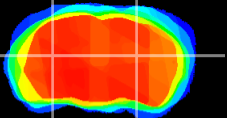

Coronal

Sagittal-R

Sagittal-L

ViBrism: CX18755
Horizontal

LG