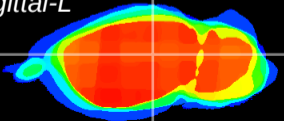

Coronal

Sagittal-R

Sagittal-L

ViBrism: CX18755
Horizontal

LG