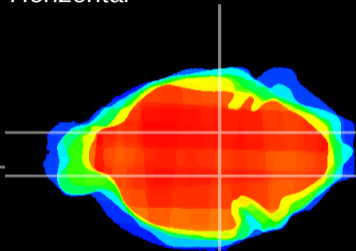

Coronal

Sagittal-R

Sagittal-L

ViBrism: CX18755
Horizontal

SN