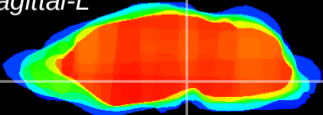

Coronal

Sagittal-R

Sagittal-L

ViBrism: CX18755
Horizontal

SN