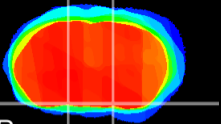

Coronal

Sagittal-R

Sagittal-L

ViBrism: CX18755
Horizontal

S0