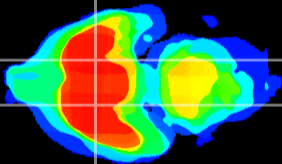

Coronal

Sagittal-R

Sagittal-L

ViBrism: CX18755
Horizontal

S0