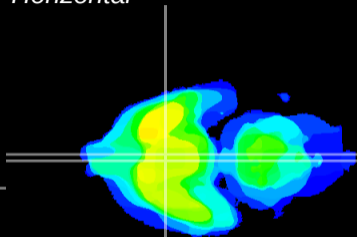

Coronal

Sagittal-R

Sagittal-L

ViBriSM: CX18756
Horizontal

SCN