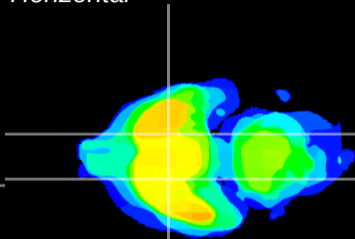

Coronal

Sagittal-R

Sagittal-L

ViBrism: CX18757
Horizontal

S0