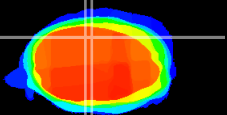

Coronal

Sagittal-R

Sagittal-L

ViBrism: CX18759
Horizontal

Cb vermis