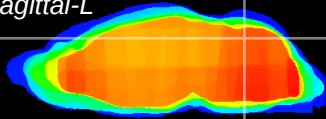

Coronal

Sagittal-R

Sagittal-L

ViBrism: CX18759
Horizontal

Cb vermis