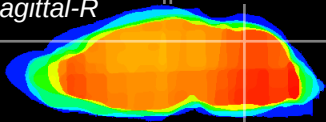

Coronal

Sagittal-R

Sagittal-L

ViBrism: CX18759
Horizontal

Cb vermis