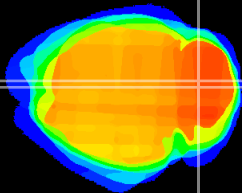

Coronal

Sagittal-R

Sagittal-L

ViBrism: CX18759
Horizontal

Cb vermis