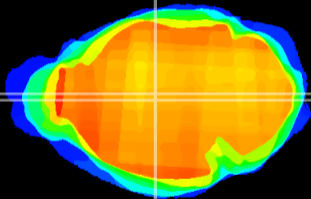

Coronal

Sagittal-R

Sagittal-L

ViBrism: CX18768
Horizontal

MD