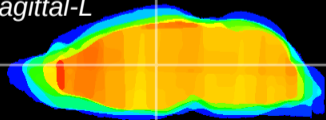

Coronal

Sagittal-R

Sagittal-L

ViBrism: CX18768
Horizontal

MD