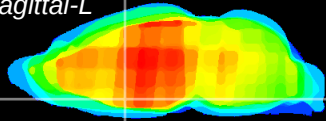

Coronal

Sagittal-R

Sagittal-L

ViBrism: CX18778
Horizontal

MPA