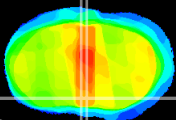

Coronal

Sagittal-R

Sagittal-L

ViBrism: CX18778
Horizontal

MPA