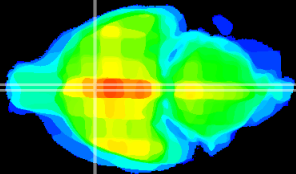

Coronal

Sagittal-R

Sagittal-L

ViBrism: CX18778
Horizontal

MPA