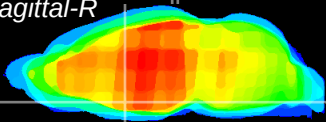

Coronal

Sagittal-R

Sagittal-L

ViBrism: CX18778
Horizontal

MPA