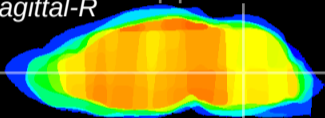

Coronal

Sagittal-R

Sagittal-L

ViBrism: CX18780
Horizontal

MVe