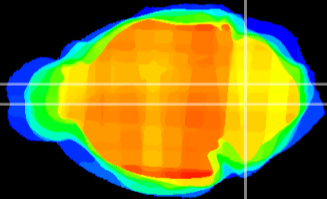

Coronal

Sagittal-R

Sagittal-L

ViBrism: CX18780
Horizontal

MVe