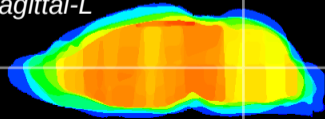

Coronal

Sagittal-R

Sagittal-L

ViBrism: CX18780
Horizontal

MVe