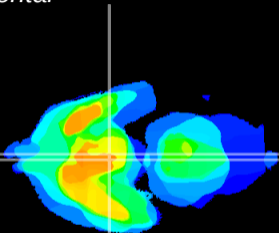

Coronal

Sagittal-R

Sagittal-L

ViBrism: CX18782
Horizontal

Arc