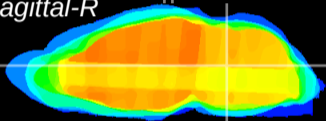

Coronal

Sagittal-R

Sagittal-L

ViBrism: CX18782
Horizontal

Tg