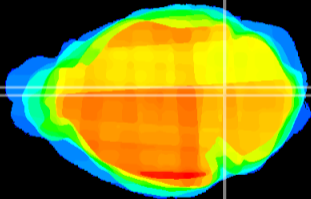

Coronal

Sagittal-R

Sagittal-L

ViBrism: CX18782
Horizontal

Tg