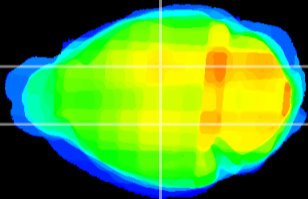

Coronal

Sagittal-R

Sagittal-L

ViBrism: CX18787
Horizontal

VPM/VPL