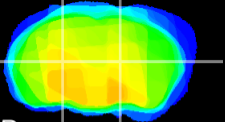

Coronal

Sagittal-R

Sagittal-L

ViBrism: CX18787
Horizontal

VPM/VPL