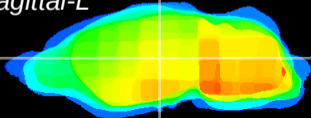

Coronal

Sagittal-R

Sagittal-L

ViBrism: CX18787
Horizontal

VPM/VPL