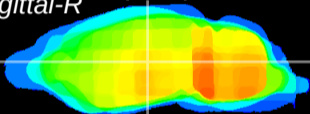

Coronal

Sagittal-R

Sagittal-L

ViBrism: CX18787
Horizontal

VPM/VPL