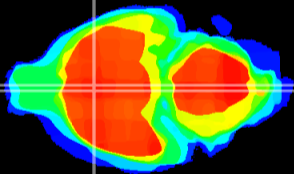

Coronal

Sagittal-R

Sagittal-L

ViBrism: CX18790
Horizontal

MPA