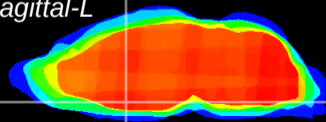

Coronal

Sagittal-R

Sagittal-L

ViBrism: CX18790
Horizontal

MPA