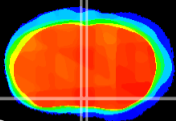

Coronal

Sagittal-R

Sagittal-L

ViBrism: CX18790
Horizontal

MPA