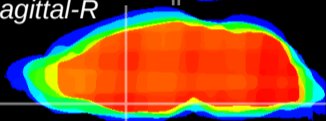

Coronal

Sagittal-R

Sagittal-L

ViBrism: CX18790
Horizontal

MPA