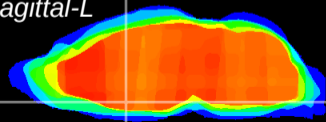

Coronal

Sagittal-R

Sagittal-L

ViBrism: CX18794  
Horizontal

MPA