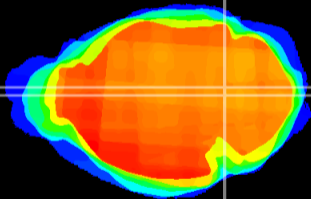

Coronal

Sagittal-R

Sagittal-L

ViBrism: CX18795
Horizontal

Tg