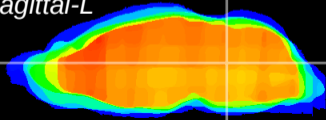

Coronal

Sagittal-R

Sagittal-L

ViBrism: CX18795
Horizontal

Tg