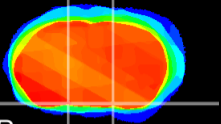

Coronal

Sagittal-R

Sagittal-L

ViBriSm: CX18796
Horizontal

S0