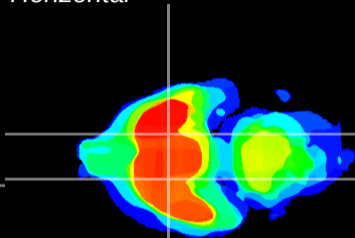

Coronal

Sagittal-R

Sagittal-L

ViBriSm: CX18796
Horizontal

S0