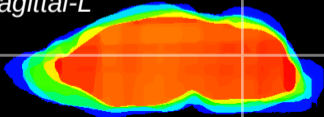

Coronal

Sagittal-R

Sagittal-L

ViBrism: CX18798
Horizontal

Cb nucleus