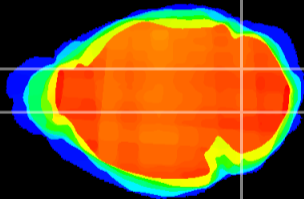

Coronal

Sagittal-R

Sagittal-L

ViBrism: CX18798
Horizontal

Cb nucleus