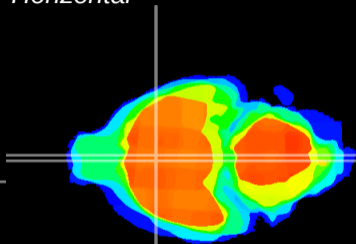

Coronal

Sagittal-R

Sagittal-L

ViBrism: CX18798
Horizontal

MPA