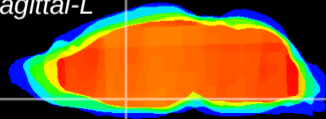

Coronal

Sagittal-R

Sagittal-L

ViBrism: CX18798
Horizontal

MPA