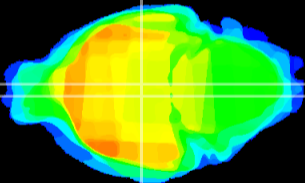

Coronal

Sagittal-R

Sagittal-L

ViBrism: CX18799
Horizontal

DM