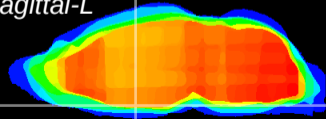

Coronal

Sagittal-R

Sagittal-L

ViBriSM: CX18800
Horizontal

SCN