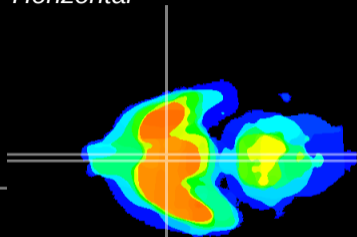

Coronal

Sagittal-R

Sagittal-L

ViBriSM: CX18800
Horizontal

SCN