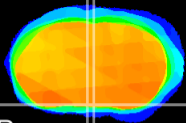

Coronal

Sagittal-R

Sagittal-L

ViBriSM: CX18800
Horizontal

SCN