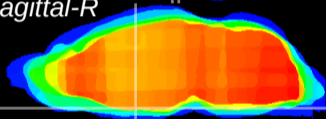

Coronal

Sagittal-R

Sagittal-L

ViBriSM: CX18800
Horizontal

SCN