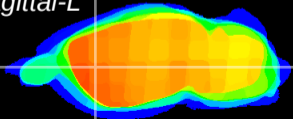

Coronal

Sagittal-R

Sagittal-L

ViBrism: CX18804  
Horizontal

CPU lateral