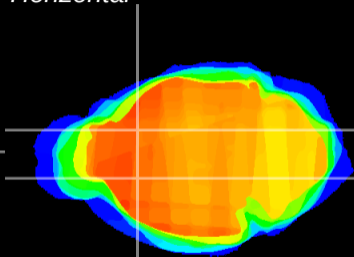

Coronal

Sagittal-R

Sagittal-L

ViBris: CX18804  
Horizontal

CPU medial