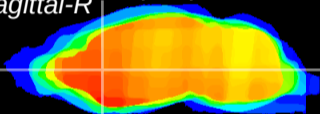

Coronal

Sagittal-R

Sagittal-L

ViBris: CX18804  
Horizontal

CPU medial