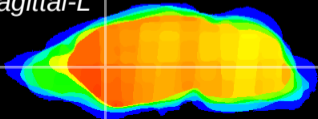

Coronal

Sagittal-R

Sagittal-L

ViBris: CX18804  
Horizontal

CPU medial