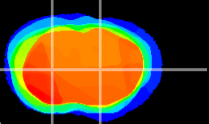

Coronal

Sagittal-R

Sagittal-L

ViBris: CX18804  
Horizontal

CPU medial