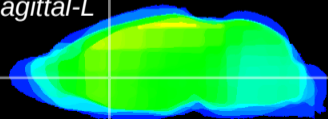

Coronal

Sagittal-R

Sagittal-L

ViBrism: CX18805
Horizontal

LS