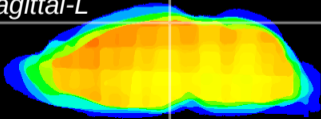

Coronal

Sagittal-R

Sagittal-L

ViBrism: CX18810
Horizontal

RS