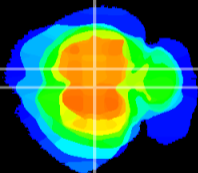

Coronal

Sagittal-R

Sagittal-L

ViBrism: CX18810
Horizontal

RS