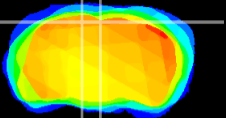

Coronal

Sagittal-R

Sagittal-L

ViBrism: CX18810
Horizontal

RS