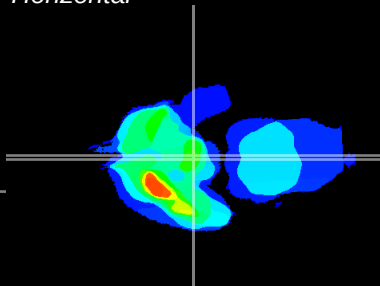

Coronal

Sagittal-R

Sagittal-L

ViBrism: CX18834
Horizontal

ME