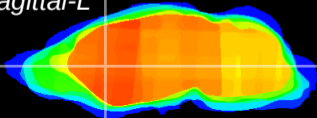

Coronal

Sagittal-R

Sagittal-L

ViBriSM: CX18835
Horizontal

CPU medial