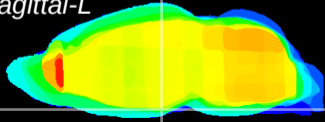

Coronal

Sagittal-R

Sagittal-L

ViBrism: CX18842
Horizontal

ME