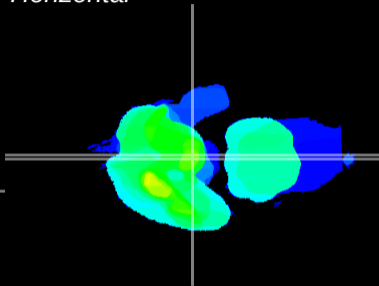

Coronal

Sagittal-R

Sagittal-L

ViBrism: CX18842
Horizontal

ME