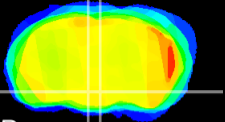

Coronal

Sagittal-R

Sagittal-L

ViBrism: CX18850
Horizontal

DM