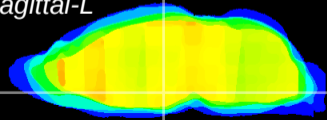

Coronal

Sagittal-R

Sagittal-L

ViBrism: CX18850
Horizontal

DM