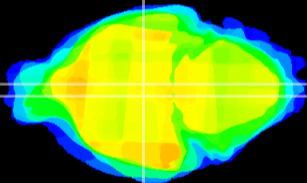

Coronal

Sagittal-R

Sagittal-L

ViBrism: CX18850
Horizontal

DM