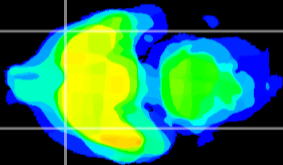

Coronal

Sagittal-R

Sagittal-L

ViBrism: CX18850
Horizontal

Pir