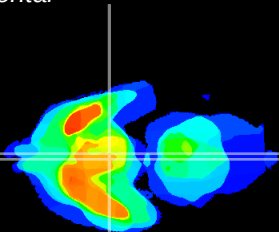

Coronal

Sagittal-R

Sagittal-L

ViBrism: CX18852
Horizontal

Arc