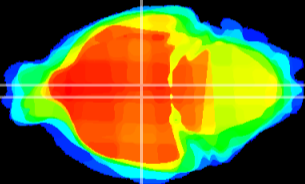

Coronal

Sagittal-R

Sagittal-L

ViBrism: CX18855
Horizontal

DM