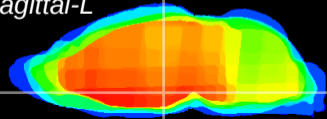

Coronal

Sagittal-R

Sagittal-L

ViBrism: CX18855
Horizontal

DM