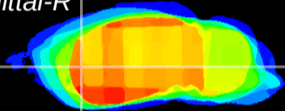

Coronal

Sagittal-R

Sagittal-L

ViBrism: CX18857
Horizontal

CPU lateral