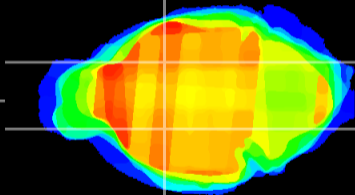

Coronal

Sagittal-R

Sagittal-L

ViBrism: CX18857
Horizontal

GP