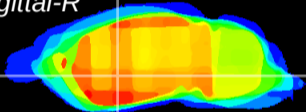

Coronal

Sagittal-R

Sagittal-L

ViBrism: CX18857
Horizontal

GP