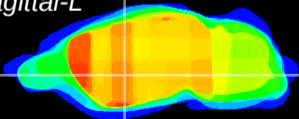

Coronal

Sagittal-R

Sagittal-L

ViBrism: CX18857
Horizontal

GP