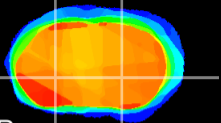

Coronal

Sagittal-R

Sagittal-L

ViBrism: CX18857
Horizontal

GP