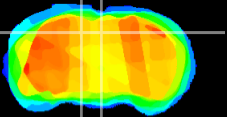

Coronal

Sagittal-R

Sagittal-L

ViBrism: CX18872
Horizontal

SC