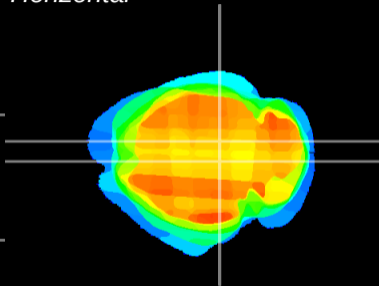

Coronal

Sagittal-R

Sagittal-L

ViBrism: CX18872
Horizontal

SC