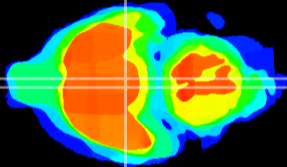

Coronal

Sagittal-R

Sagittal-L

ViBrism: CX18879
Horizontal

VMH