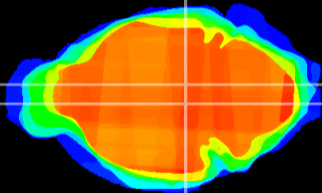

Coronal

Sagittal-R

Sagittal-L

ViBrism: CX18879
Horizontal

VTA