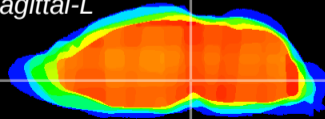

Coronal

Sagittal-R

Sagittal-L

ViBrism: CX18879
Horizontal

VTA